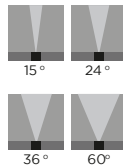

Geroluxe Code

Technical information

Dimension(mm)	Power	Voltage	Finishing Color
85-85-35mm	1W	220-240V	Black / White / Silver

Simple and easy appearance, in line with contemporary aesthetic concept. The product has the structure and appearance design patent. High efficiency constant current driver, ensure the light source is maximum used. can be easily installed in any type of space, to create amazing light effects, The LED is set back to minimize glare.

High Lumen Efficacy 115 lm/W - UGR<19
Body - Die cast aluminum housing with solvent free powder coating Reflector - Anodized aluminum
Diffuser -polycarbonate pattern lens
Glowing Wire Test - 850°
Temperature - of=20 °C ~ of max=50 °C

Color Temp.

Beam Angle

- CE
- UL
- CRI >80
- CRI >90
- RoHS
- IP65
- IK08
- COB

LED life time			Operating time 1,000 h									
Lamp Lumen Maintenance Factor	1	10	20	30	40	50	60	70	80	90	100	
Lamp Survival Factor	1	1	1	1	1	1	1	1	0.99	0.99	0.99	
L80	50,000 h	LLMF	1	0.96	0.92	0.88	0.84	0.80	0.76	0.72	0.68	0.64
		LSF	1	1	1	1	1	1	0.99	0.99	0.99	0.99
L80	100,000 h	LLMF	1	0.98	0.96	0.94	0.92	0.90	0.88	0.86	0.84	0.82
		LSF	1	1	1	1	1	1	1	0.99	0.99	0.99

Office :
Absher Business Centre,
Garhoud Street, Garhoud,
Deira, Dubai, UAE

Warehouse :
Umm Ramool, 40 3D Street,
R.No.001, Opp Bin Thani Cargo,
Dubai, UAE.

Contact :
+971 4 225 3319
info@alzumorod.com
www.alzumorod.com