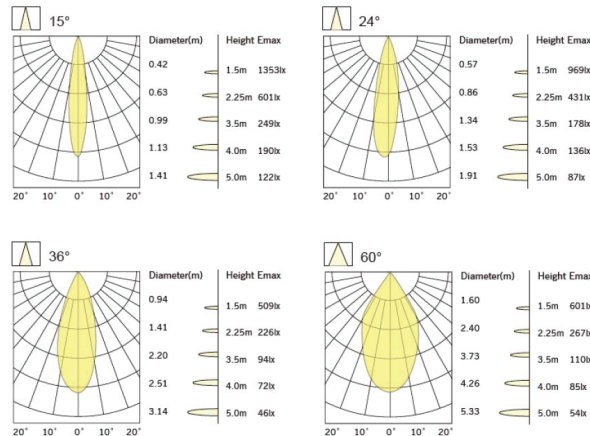

- CE
- UL
- CRI >80
- CRI >90
- RoHS
- IP65
- IK08
- COB

LED life time			Operating time 1,000 h									
Lamp Lumen Maintenance Factor	1	10	20	30	40	50	60	70	80	90	100	
Lamp Survival Factor	1	1	1	1	1	1	1	1	0.99	0.99	0.99	
L80	50,000 h	LLMF	1	0.96	0.92	0.88	0.84	0.80	0.76	0.72	0.68	0.64
		LSF	1	1	1	1	1	1	0.99	0.99	0.99	0.99
L80	100,000 h	LLMF	1	0.98	0.96	0.94	0.92	0.90	0.88	0.86	0.84	0.82
		LSF	1	1	1	1	1	1	1	0.99	0.99	0.99

Office :
Absher Business Centre,
Garhoud Street, Garhoud,
Deira, Dubai, UAE

Warehouse :
Umm Ramool, 40 3D Street,
R.No.001, Opp Bin Thani Cargo,
Dubai, UAE.

Contact :
+971 4 225 3319
info@alzumorod.com
www.alzumorod.com