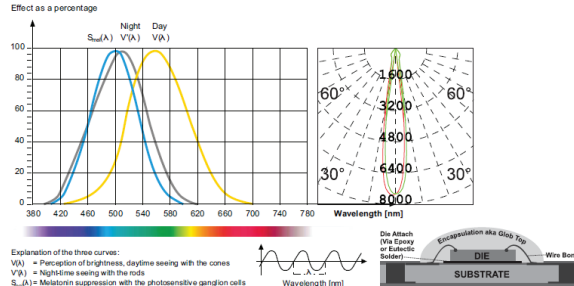

- CE
- UL
- CRI >80
- CRI >90
- RoHS
- IP65
- IK08
- COB

LED life time			Operating time 1,000 h									
Lamp Lumen Maintenance Factor	1	10	20	30	40	50	60	70	80	90	100	
Lamp Survival Factor	1	1	1	1	1	1	1	1	0.99	0.99	0.99	
L80	50,000 h	LLMF	1	0.96	0.92	0.88	0.84	0.80	0.76	0.72	0.68	0.64
		LSF	1	1	1	1	1	1	0.99	0.99	0.99	0.99
L80	100,000 h	LLMF	1	0.98	0.96	0.94	0.92	0.90	0.88	0.86	0.84	0.82
		LSF	1	1	1	1	1	1	1	0.99	0.99	0.99

Office :
Absher Business Centre,
Garhoud Street, Garhoud,
Deira, Dubai, UAE

Warehouse :
Umm Ramool, 40 3D Street,
R.No.001, Opp Bin Thani Cargo,
Dubai, UAE.

Contact :
+971 4 225 3319
info@alzumorod.com
www.alzumorod.com