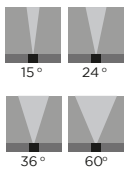

Geroluxe Code

Color Temp.

Beam Angle

B - Ø64 x H163mm

Technical information

Dimension(mm)	Power	Voltage	Finishing Color
64 x 163	10W	220V - 240V	Black / White / Grey

Simple and easy appearance, in line with contemporary aesthetic concept. The product has the structure and appearance design patent. High efficiency constant current driver, ensure the light source is maximum used. can be easily installed in any type of space, to create amazing light effects

High Lumen Efficacy 115 lm/W - UGR<19
 Body - Die cast aluminum housing with solvent free powder coating
 Diffuser - polycarbonate pattern lens
 Glowing Wire Test - 850°
 Temperature - of=20 °C ~ of max=50 °C