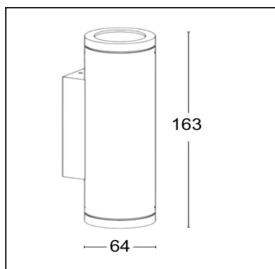

Geroluxe Code

Color Temp.

Beam Angle

B - Ø64 x H163mm

Technical information

Dimension(mm)	Power	Voltage	Finishing Color
64 x 163	10W	220V - 240V	Black / White / Grey

Simple and easy appearance, in line with contemporary aesthetic concept. The product has the structure and appearance design patent. High efficiency constant current driver, ensure the light source is maximum used. can be easily installed in any type of space, to create amazing light effects

High Lumen Efficacy 115 lm/W - UGR<19
 Body - Die cast aluminum housing with solvent free powder coating
 Diffuser - polycarbonate pattern lens
 Glowing Wire Test - 850°
 Temperature - of=20 °C ~ of max=50 °C