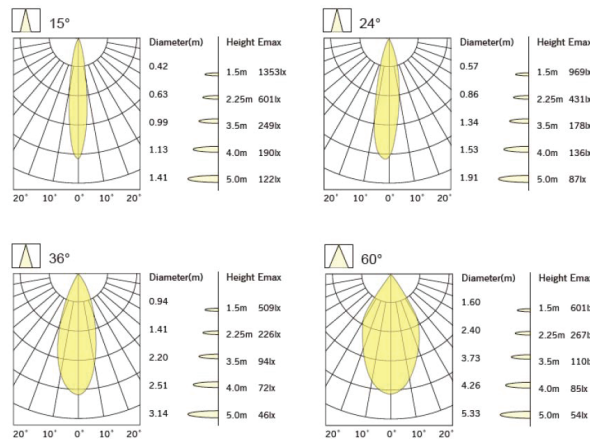

Geroluxe Code

Color Temp.

Beam Angle

B - Ø64 x H163mm

Technical information

Dimension(mm)	Power	Voltage	Finishing Color
64 x 163	10W	220V - 240V	Black / White / Grey

Simple and easy appearance, in line with contemporary aesthetic concept. The product has the structure and appearance design patent. High efficiency constant current driver, ensure the light source is maximum used. can be easily installed in any type of space, to create amazing light effects

High Lumen Efficacy 115 lm/W - UGR<19
 Body - Die cast aluminum housing with solvent free powder coating
 Diffuser - polycarbonate pattern lens
 Glowing Wire Test - 850°
 Temperature - of=20 °C ~ of max=50 °C