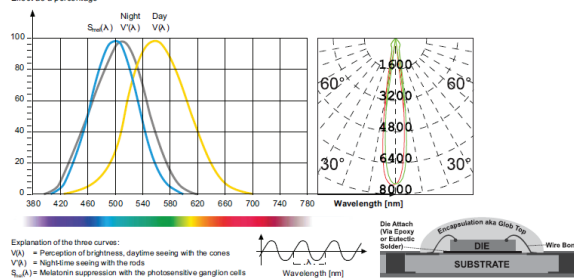

Geroluxe Code

Color Temp.

Beam Angle

B - Ø64 x H163mm

Technical information

Dimension(mm)	Power	Voltage	Finishing Color
64 x 163	10W	220V - 240V	Black / White / Grey

Simple and easy appearance, in line with contemporary aesthetic concept. The product has the structure and appearance design patent. High efficiency constant current driver, ensure the light source is maximum used. can be easily installed in any type of space, to create amazing light effects

High Lumen Efficacy 115 lm/W - UGR<19
 Body - Die cast aluminum housing with solvent free powder coating
 Diffuser - polycarbonate pattern lens
 Glowing Wire Test - 850°
 Temperature - of=20 °C ~ of max=50 °C

Relative spectral perception of brightness and melanopic effect

LED life time		Operating time 1.000 h										
Lamp Lumen Maintenance Factor		1	10	20	30	40	50	60	70	80	90	100
Lamp Survival Factor		1	1	1	1	1	1	1	1	0.99	0.99	0.99
L80	50.000 h	LLMF	0.96	0.92	0.88	0.84	0.80	0.76	0.72	0.68	0.64	0.60
		LSF	1	1	1	1	1	0.99	0.99	0.99	0.99	0.98
L80	100.000 h	LLMF	0.98	0.96	0.94	0.92	0.90	0.88	0.86	0.84	0.82	0.80
		LSF	1	1	1	1	1	1	0.99	0.99	0.99	0.99