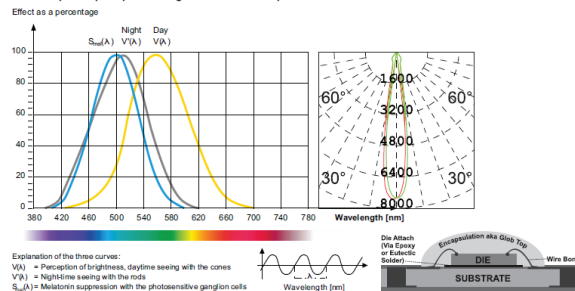

- CE
- UL
- CRI >80
- CRI >90
- RoHS
- 960°C
- IP65
- RoHS
- IK08
- COB

LED life time		Operating time 1,000 h											
Lamp Lumen Maintenance Factor		1	10	20	30	40	50	60	70	80	90	100	
Lamp Survival Factor		1	1	1	1	1	1	1	1	0.99	0.99	0.99	
L80	50.000 h	LLMF	1	0.96	0.92	0.88	0.84	0.80	0.76	0.72	0.68	0.64	0.60
		LSF	1	1	1	1	1	1	0.99	0.99	0.99	0.99	0.98
L80	100.000 h	LLMF	1	0.98	0.96	0.94	0.92	0.90	0.88	0.86	0.84	0.82	0.80
		LSF	1	1	1	1	1	1	1	0.99	0.99	0.99	0.99