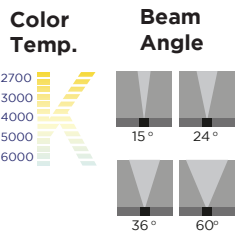

A = Ø64 x H130mm