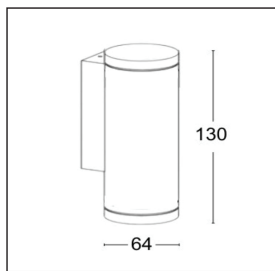

A = Ø64 x H130mm