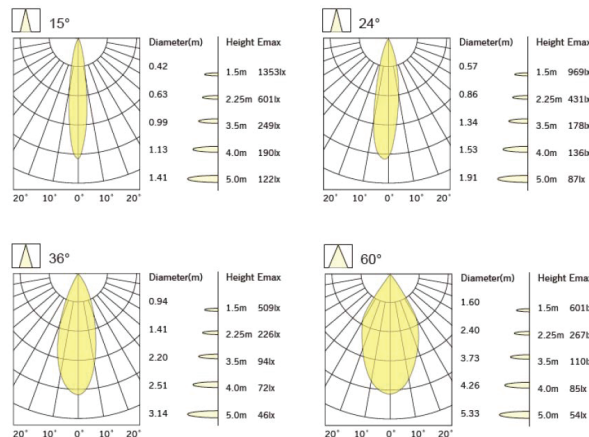

- CE
- UL
- CRI >80
- CRI >90
- RoHS
- 960°C
- IP65
- RoHS
- IK08
- COB

LED life time		Operating time 1,000 h											
Lamp Lumen Maintenance Factor		1	10	20	30	40	50	60	70	80	90	100	
Lamp Survival Factor		1	1	1	1	1	1	1	1	0.99	0.99	0.99	
L80	50.000 h	LLMF	1	0.96	0.92	0.88	0.84	0.80	0.76	0.72	0.68	0.64	0.60
		LSF	1	1	1	1	1	1	0.99	0.99	0.99	0.99	0.98
L80	100.000 h	LLMF	1	0.98	0.96	0.94	0.92	0.90	0.88	0.86	0.84	0.82	0.80
		LSF	1	1	1	1	1	1	1	0.99	0.99	0.99	0.99