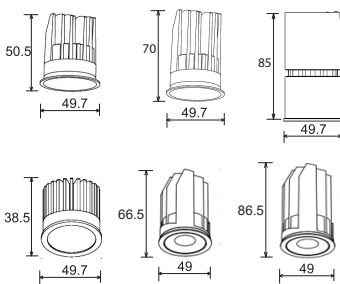

#### Beam Angle

120-120-43mm

Available Accessories

#### Technical information

Dimension(mm)	Power	Voltage	Finishing Color
120-120-43mm	3W	220-240V	Black / White / Silver

Simple and easy appearance, in line with contemporary aesthetic concept. Ideal choices of size and design, this range is suitable for every wall. The product has the structure and appearance design patent. can be easily installed in any type of space, to create amazing light effects.

High Lumen Efficacy 115 lm/W - UGR<19  
 Body - Die cast aluminum housing with solvent free powder coating  
 Reflector - Anodized aluminum  
 Diffuser -polycarbonate pattern lens  
 Glowing Wire Test - 850°  
 Temperature - of=20 °C ~ of max=50