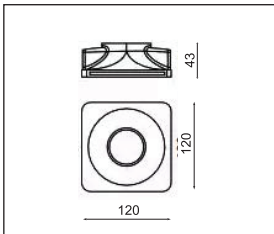

120-120-43mm