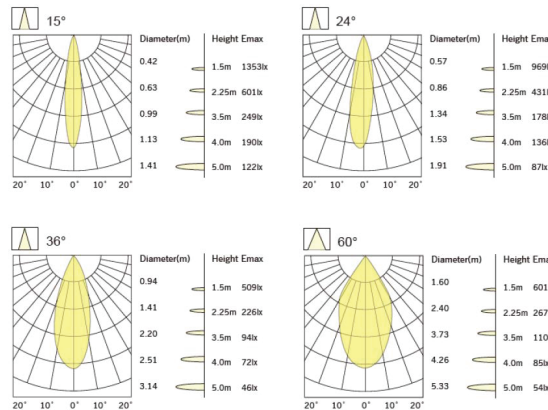

- CE
- UL
- CRI >80
- CRI >90
- RoHS
- IP20
- IK08
- COB

LED life time			Operating time 1.000 h									
Lamp Lumen Maintenance Factor	Lamp Survival Factor		10	20	30	40	50	60	70	80	90	100
L80	50.000 h	LLMF	1	0.96	0.92	0.88	0.84	0.80	0.76	0.72	0.68	0.60
		LSF	1	1	1	1	1	1	0.99	0.99	0.99	0.98
L80	100.000 h	LLMF	1	0.98	0.96	0.94	0.92	0.90	0.88	0.86	0.84	0.80
		LSF	1	1	1	1	1	1	0.99	0.99	0.99	0.99