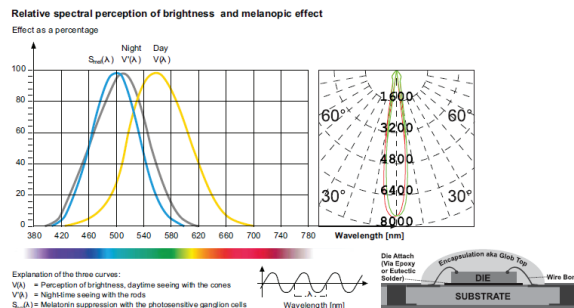

- CE
- UL
- CRI >80
- CRI >90
- RoHS
- IP20
- IK08
- COB

LED life time			Operating time 1.000 h									
Lamp Lumen Maintenance Factor	Lamp Survival Factor		10	20	30	40	50	60	70	80	90	100
L80	50.000 h	LLMF	1	0.96	0.92	0.88	0.84	0.80	0.76	0.72	0.68	0.60
		LSF	1	1	1	1	1	1	0.99	0.99	0.99	0.98
L80	100.000 h	LLMF	1	0.98	0.96	0.94	0.92	0.90	0.88	0.86	0.84	0.80
		LSF	1	1	1	1	1	1	0.99	0.99	0.99	0.99