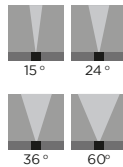

Beam Angle

120-120-43mm