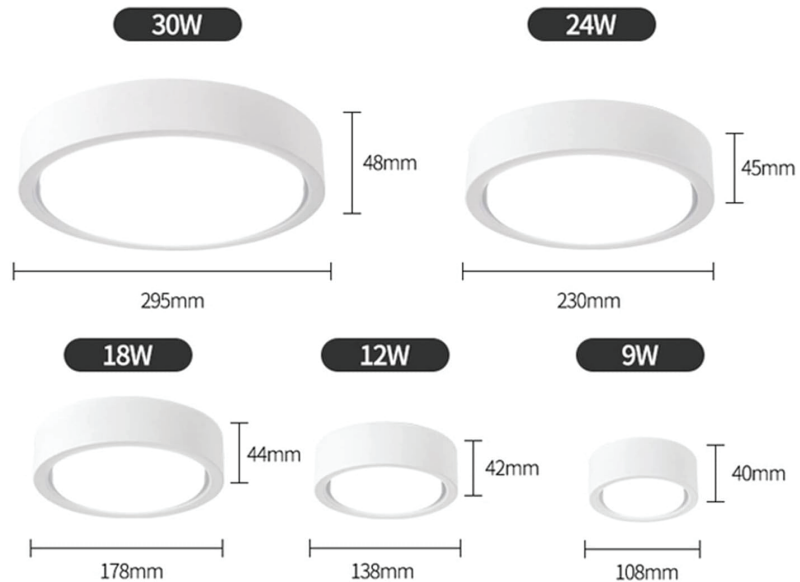

Technical Drawing

- CE
- ⏚
- CRI >80
- F
- 960°C
- IP44
- ✓ RoHS
- IK08
- SMD