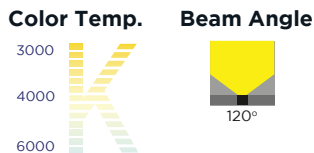

### Technical Specifications

Dimension(mm)	Power	Luminous flux	Finishing
480 x 73mm	48W	3010lm	Black/White

### Product Features

**RIMLESS DESIGN:** Thin, LED panel with no visible frame or rim for a modern and sleek appearance. **EASY INSTALLATION:** The lightweight panel installs directly to the ceiling or wall with included mounting bracket - no false ceiling required. **DURABLE ACRYLIC:** Shatter-resistant acrylic panel protected by a matte finish coating provides even light distribution and years of use. **LOW PROFILE LIGHTING:** Fits in a compact space and perfect for both commercial and residential spaces. **EYE COMFORT:** Emits a calm and soothing light that won't strain the eyes. **ENERGY EFFICIENT:** LED diode uses very little power for significant light output and long lifespan of over 20,000 hours.

### Descriptions

Voltage: 220-240 V/AC  
 Power: 48W  
 Lumens: 3010 lm  
 Indoor use: IP33  
 CRI I>80  
 CCT system: warm light (3000K), neutral light (4000K) or cold light (6500K).  
 Easy installation  
 Material : Plastic  
 Style : Modern  
 Operating Voltage : 180V - 265V  
 Input Voltage : 220V - 240V AC  
 Lumen : 70.00 lm/w  
 Sigle CCT : 3CCT  
 LED Style : 2835