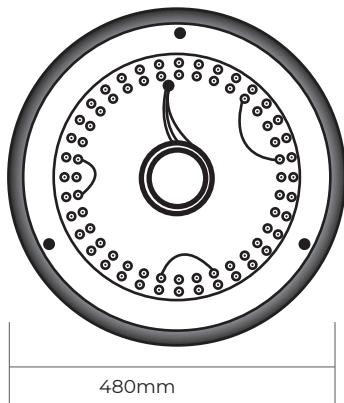

### Technical Specifications

Dimension(mm)	Power	Luminous flux	Finishing
480 x 73mm	48W	3010lm	Black/White

### Product Features

**RIMLESS DESIGN:** Thin, LED panel with no visible frame or rim for a modern and sleek appearance. **EASY INSTALLATION:** The lightweight panel installs directly to the ceiling or wall with included mounting bracket - no false ceiling required. **DURABLE ACRYLIC:** Shatter-resistant acrylic panel protected by a matte finish coating provides even light distribution and years of use. **LOW PROFILE LIGHTING:** Fits in a compact space and perfect for both commercial and residential spaces. **EYE COMFORT:** Emits a calm and soothing light that won't strain the eyes. **ENERGY EFFICIENT:** LED diode uses very little power for significant light output and long lifespan of over 20,000 hours.

### Descriptions

Voltage: 220-240 V/AC  
 Power: 48W  
 Lumens: 3010 lm  
 Indoor use: IP33  
 CRI I>80  
 CCT system: warm light (3000K), neutral light (4000K) or cold light (6500K).  
 Easy installation  
 Material : Plastic  
 Style : Modern  
 Operating Voltage : 180V - 265V  
 Input Voltage : 220V - 240V AC  
 Lumen : 70.00 lm/w  
 Sigle CCT : 3CCT  
 LED Style : 2835

### Technical Drawing