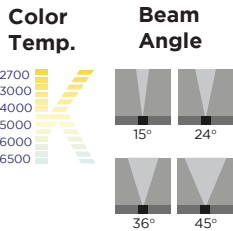

### Technical information

Dimension(mm)	Cut Out(mm)	Power	Luminous flux	Input Voltage	Finishing Color
Φ90x100	Φ75	9W	720lm	220-240V	Black / Gray / White
Φ90x100	Φ75	12W	960lm	220-240V	Black / Gray / White
Φ90x105	Φ75	15W	1200lm	220-240V	Black / Gray / White
Φ115x130	Φ100	15W	1200lm	220-240V	Black / Gray / White
Φ115x130	Φ100	20W	1600lm	220-240V	Black / Gray / White
Φ140x150	Φ125	25W	2000lm	220-240V	Black / Gray / White
Φ140x150	Φ125	30W	2400lm	220-240V	Black / Gray / White
Φ165x175	Φ150	35W	2800lm	220-240V	Black / Gray / White
Φ165x175	Φ150	40W	3200lm	220-240V	Black / Gray / White

More Decorative reflector available:

Matt silver

Glossy silver

Black

Golden

High lumen output and anti glare design with IP44 rate

### Product Features:

1. Module structure, adapted to different LED light source and beam angles.
2. Different colors and anti-glare designs of reflectors for choice, realizing spot, flood or wallwasher lighting effect.
3. Patented structure design, die cast lamp body, simple but elegant.
4. UGR<10 Secondary calculus lens tech, accurate light distribution , pure light spot, multi-anti-glare tech.
5. Various drivers for option, non-flicker, smart control, etc.
6. IP20, IP44 for option.
7. Serialized products with multiple dimensions, and powers ranging from 9 W to 40W.
8. Lifespan up to 35,000 hours, 5 years warranty.