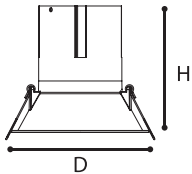

Product Features:

1. Module structure, adapted to different LED light source and beam angles.
2. Different colors and anti-glare designs of reflectors for choice, realizing spot, flood or wallwasher lighting effect.
3. Patented structure design, die cast lamp body, simple but elegant.
4. UGR<10 Secondary calculus lens tech, accurate light distribution , pure light spot, multi-anti-glare tech.
5. Various drivers for option, non-flicker, smart control, etc.
6. IP20, IP44 for option.
7. Serialized products with multiple dimensions, and powers ranging from 9 W to 40W.
8. Lifespan up to 35,000 hours, 5 years warranty.