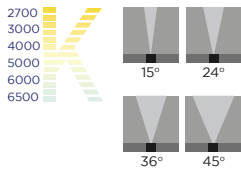

Geroluxe Code

**ZO-LR001-3K**

**Technical information**

Dimension(mm)	Cut Out(mm)	Power	Luminous flux	Finishing Color
Φ100 x 75	Φ90	9W	720lm	
Φ100 x 75	Φ90	12W	960lm	
Φ110 x 80	Φ100	15W	1200lm	
Φ110 x 80	Φ100	20W	1600lm	
Φ135 x 96	Φ125	20W	1600lm	
Φ135 x 96	Φ125	30W	2500lm	
Φ170 x 112	Φ150	30W	2500lm	
Φ170 x 112	Φ150	40W	3400lm	
Φ215 x 135	Φ200	40W	3400lm	
Φ215 x 135	Φ200	50W	4200lm	

More Decorative reflector available :

Matt silver

Glossy silver

Black

Golden

**Color Temp.**      **Beam Angle**

Deep anti glare design with UGR&lt;10

**Product Features:**

- ADC12 die-cast aluminum housing, ensure excellent heat dissipation
- Famous branded optic with 24° and 60° meet diverse applications need
- Various decorative anti-glare ring optional; UGR<19
- Product serialization with various wattage available from 9W ~50W
- IP20 and IP44 optional meet diverse applications need
- CCT tunable and dimmable, suitable for kinds of smart system
- Long lifespan 35,000 hours, 5 years warranty